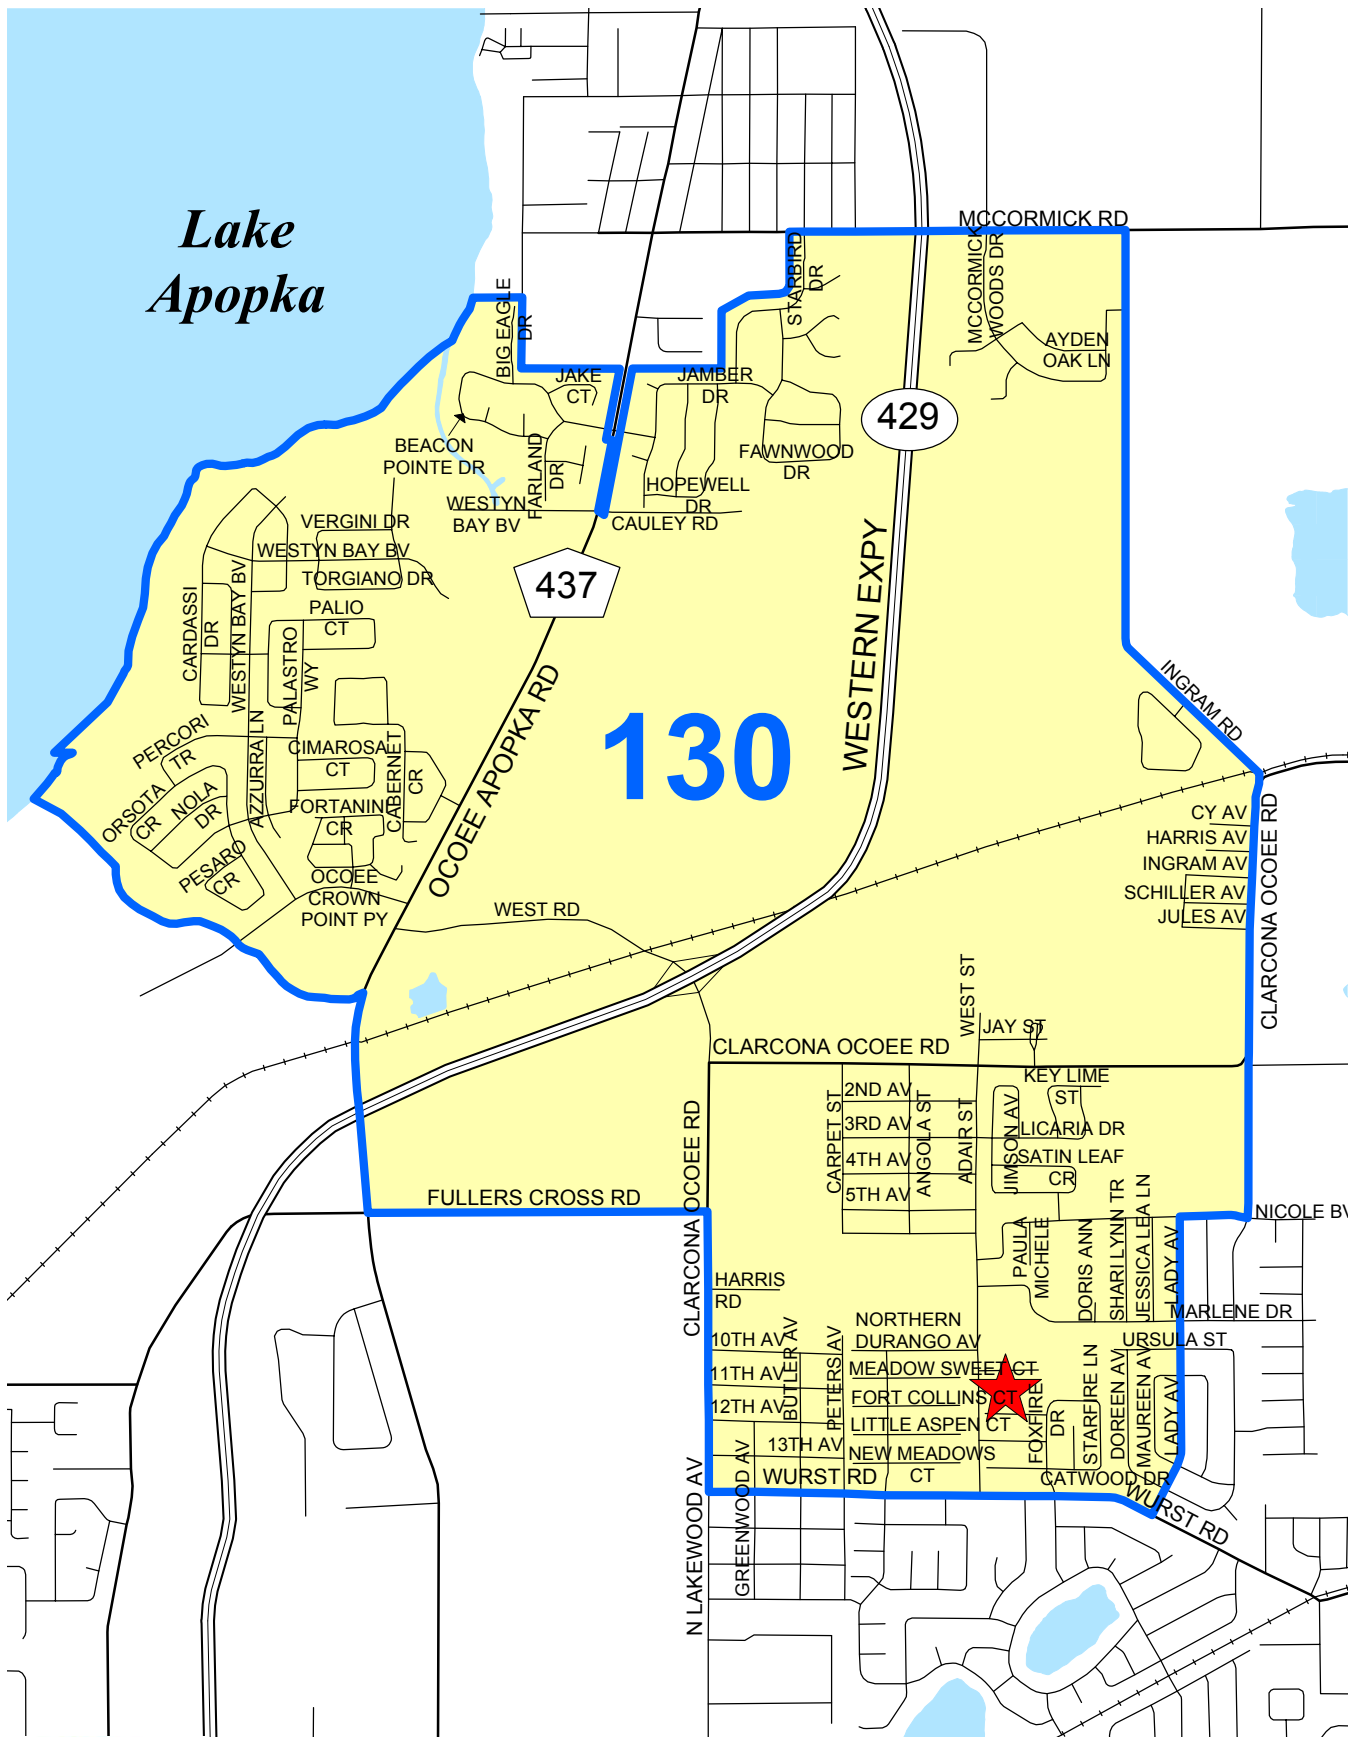

Lake Apopka

130

429

437

 **POLLING PLACE 130**  
 Ison Senior & Veteran's Center  
 1701 Adair St

05/2008

**POLL CHANGE FOR 01/2008**