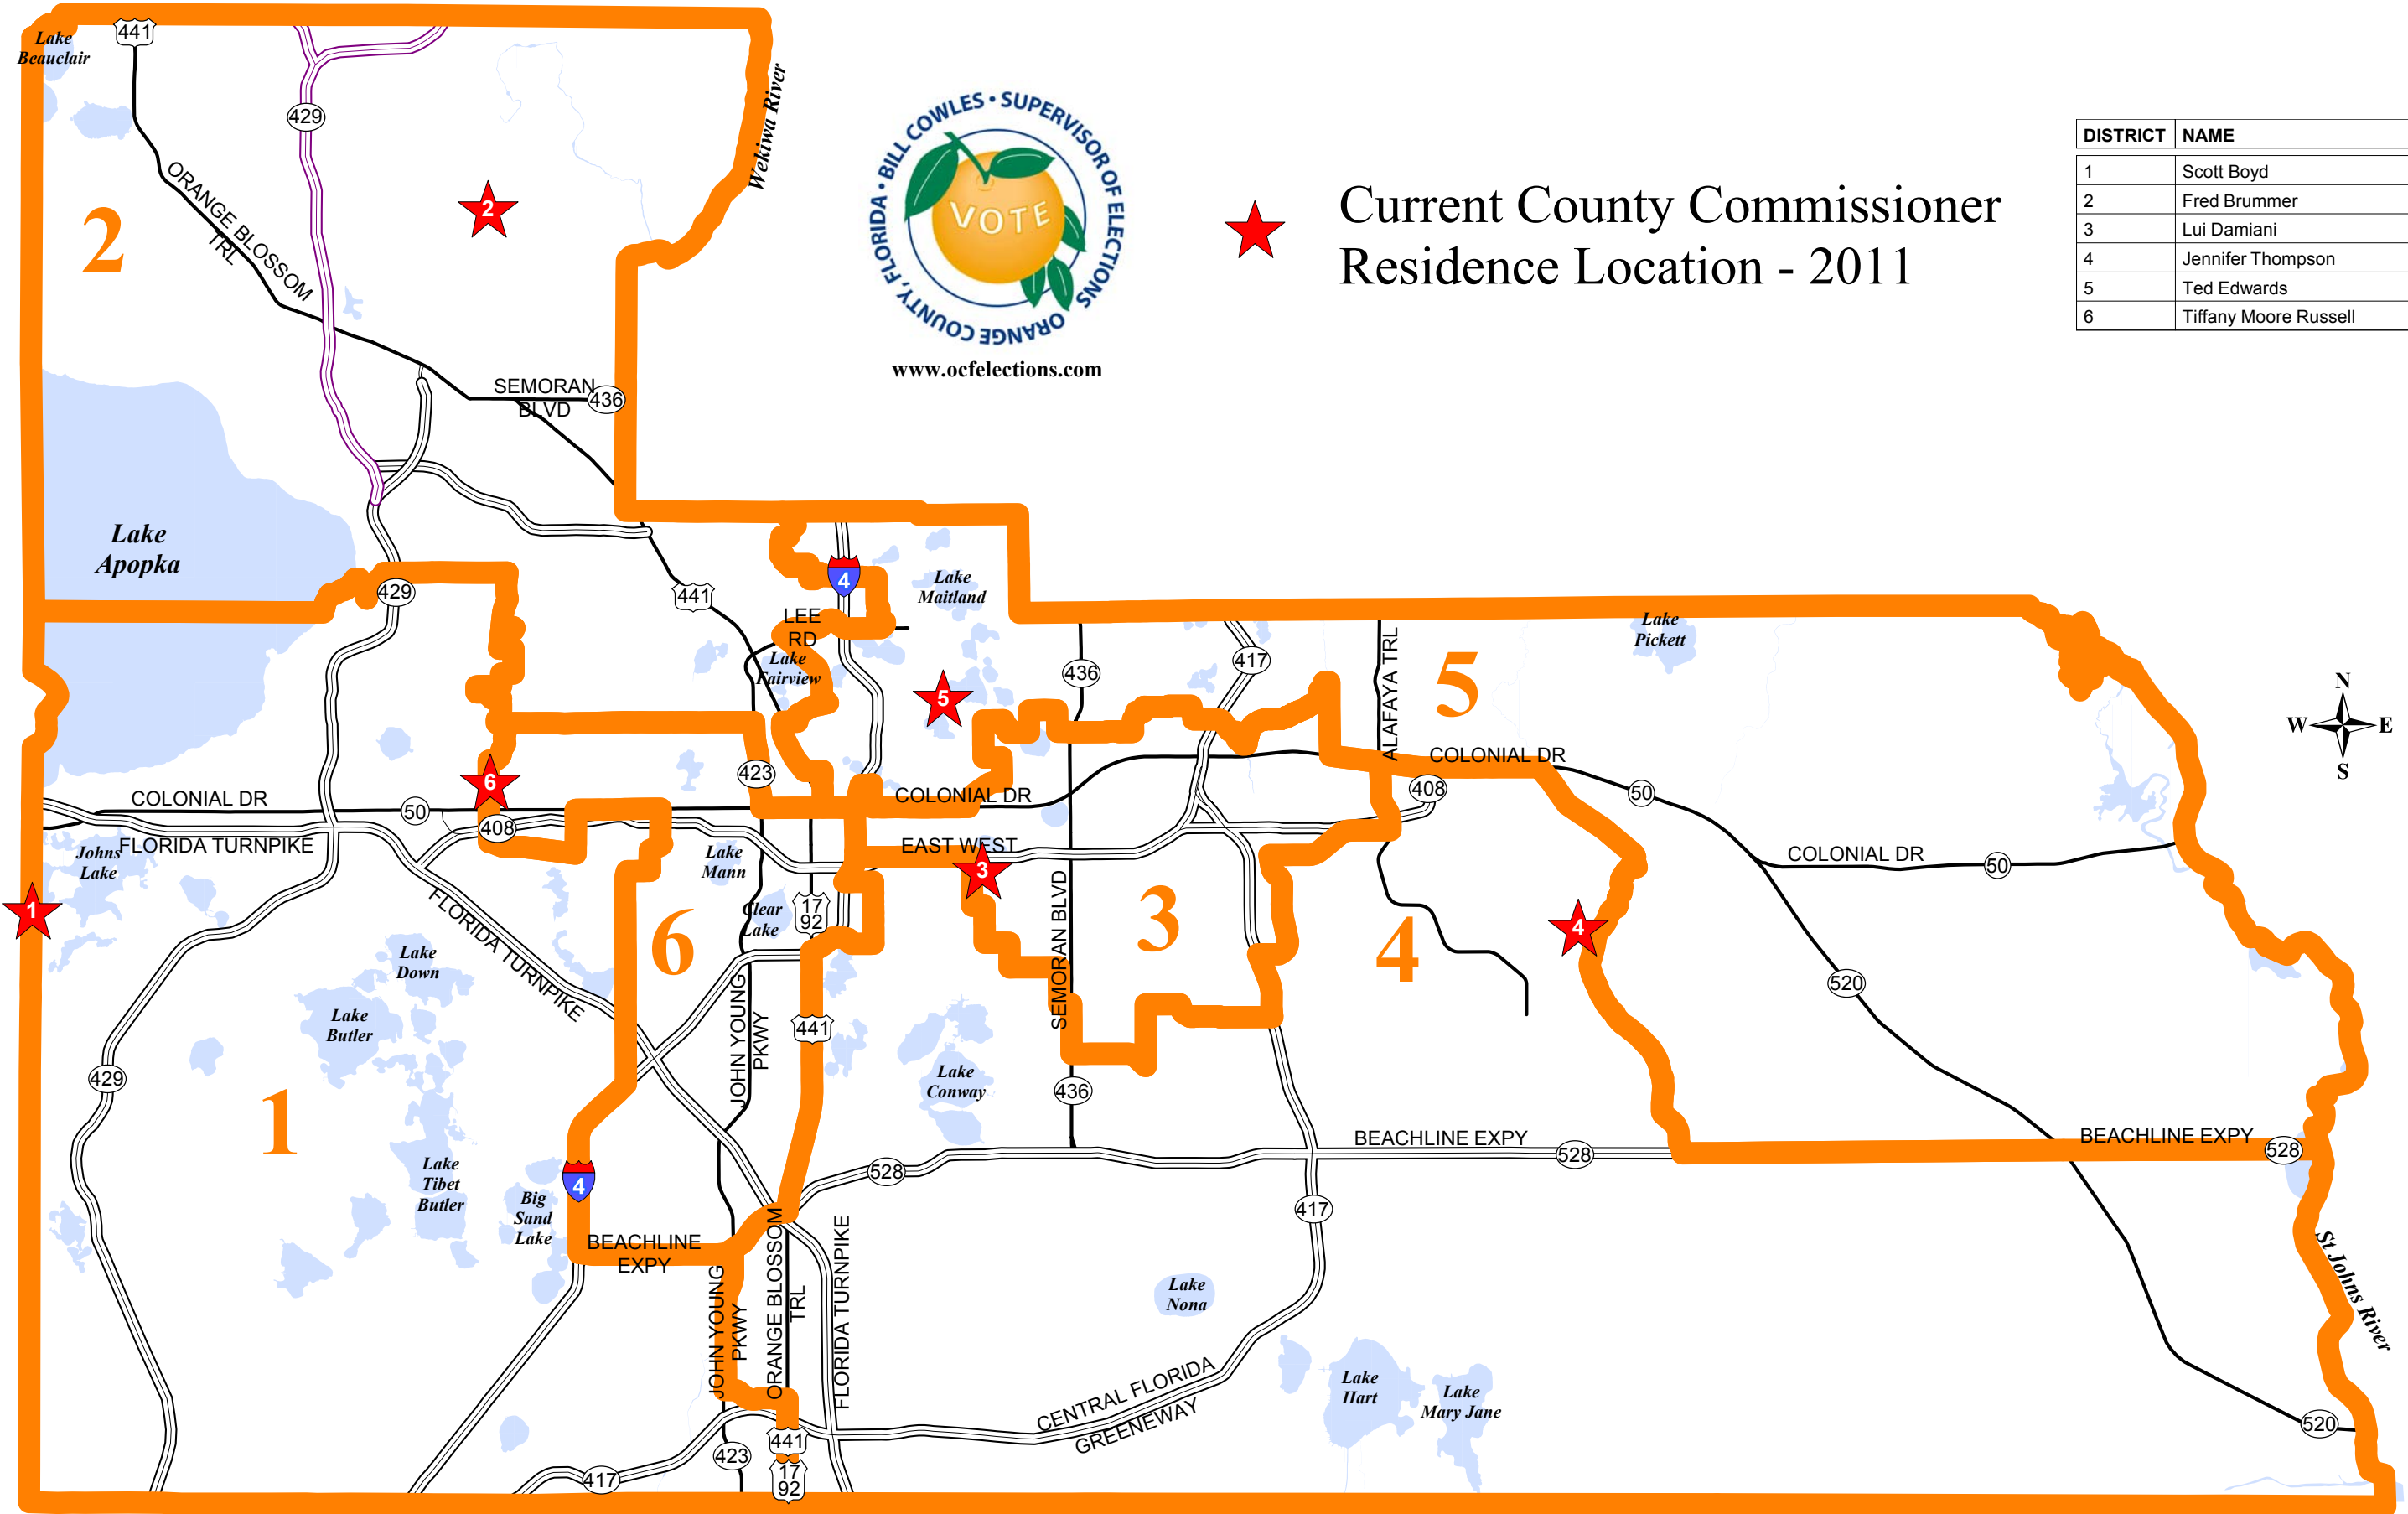

Census 2010 Population for Orange County, FL

2010 CENSUS POPULATION BREAKDOWN OF CURRENT COUNTY COMMISSION DISTRICT								
	Total Population	Mean Population	% of Ideal Population	% White	% Black	% Asian	% Other	% Hispanic
1	242,688	190,993	127.1%	69.8%	12.5%	8.3%	9.4%	20.3%
2	166,697	190,993	87.3%	52.7%	34.4%	2.8%	10.1%	19.2%
3	159,456	190,993	83.5%	71.8%	10.0%	3.6%	14.7%	44.5%
4	254,882	190,993	133.5%	70.8%	11.0%	5.7%	12.5%	37.4%
5	167,023	190,993	87.4%	80.2%	8.6%	4.4%	6.9%	17.3%
6	155,210	190,993	81.3%	27.5%	59.4%	2.8%	10.3%	20.4%
TOTAL	1,145,956	1,145,956						

2010 CENSUS POPULATION BREAKDOWN OF CURRENT OCPS BOARD MEMBER DISTRICT								
	Total Population	Mean Population	% of Ideal Population	% White	% Black	% Asian	% Other	% Hispanic
1	152,716	163,708	93.3%	77.8%	8.7%	4.8%	8.7%	23.4%
2	208,150	163,708	127.1%	70.4%	10.6%	5.4%	13.7%	42.8%
3	150,783	163,708	92.1%	71.2%	10.6%	4.5%	13.7%	39.8%
4	203,297	163,708	124.2%	67.0%	14.8%	9.1%	9.1%	19.6%
5	141,687	163,708	86.5%	31.5%	55.2%	2.6%	10.7%	23.0%
6	128,012	163,708	78.2%	57.1%	32.7%	3.0%	7.2%	13.0%
7	161,311	163,708	98.5%	63.3%	22.9%	3.2%	10.6%	21.3%
TOTAL	1,145,956	1,145,956						

Current County Commissioner Residence Location - 2011

DISTRICT	NAME
1	Scott Boyd
2	Fred Brummer
3	Lui Damiani
4	Jennifer Thompson
5	Ted Edwards
6	Tiffany Moore Russell

★ Current School Board Member Residence Location - 2011

DISTRICT	NAME
1	Joie Cadle
2	Daryl Flynn
3	Judge "Rick" Roach
4	Vicky Bell
5	Kathleen "Kat" Gordon
6	Nancy Robinson
7	Bert Carrier