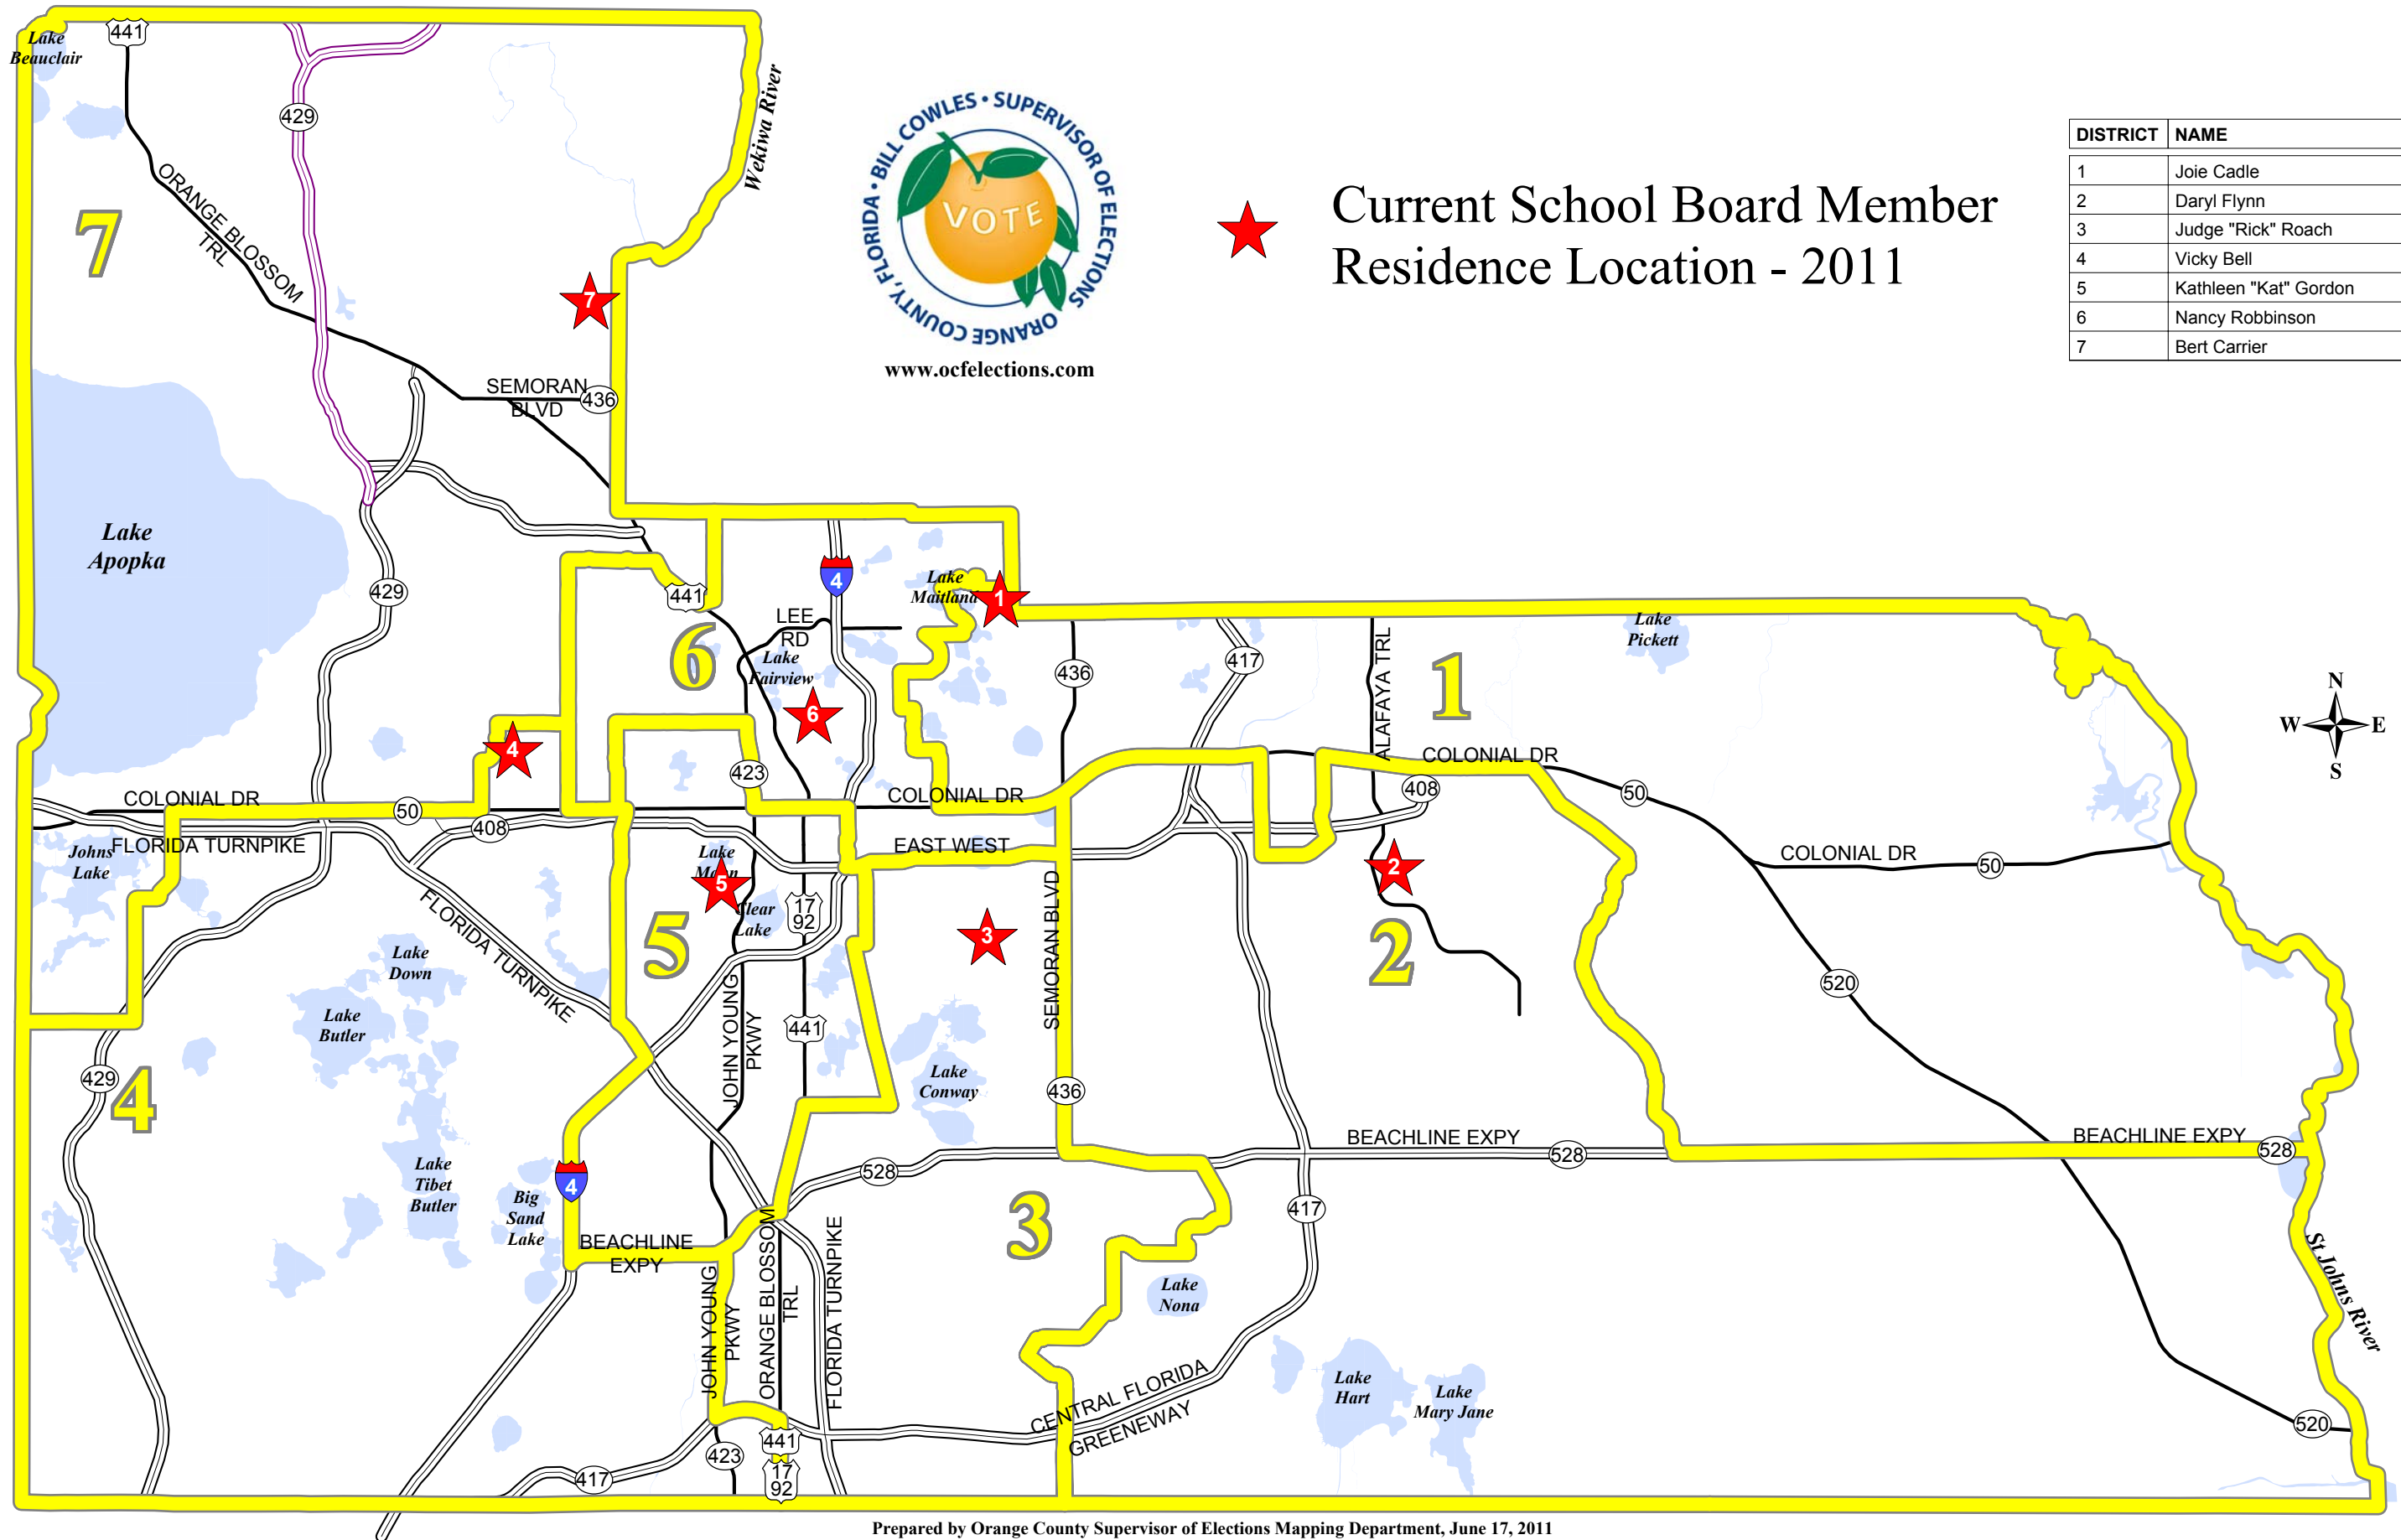

Census 2010 Population for Orange County, FL

2010 CENSUS POPULATION BREAKDOWN OF CURRENT COUNTY COMMISSION DISTRICT								
	Total Population	Mean Population	% of Ideal Population	% White	% Black	% Asian	% Other	% Hispanic
1	242,688	190,993	127.1%	69.8%	12.5%	8.3%	9.4%	20.3%
2	166,697	190,993	87.3%	52.7%	34.4%	2.8%	10.1%	19.2%
3	159,456	190,993	83.5%	71.8%	10.0%	3.6%	14.7%	44.5%
4	254,882	190,993	133.5%	70.8%	11.0%	5.7%	12.5%	37.4%
5	167,023	190,993	87.4%	80.2%	8.6%	4.4%	6.9%	17.3%
6	155,210	190,993	81.3%	27.5%	59.4%	2.8%	10.3%	20.4%
TOTAL	1,145,956	1,145,956						

2010 CENSUS POPULATION BREAKDOWN OF CURRENT OCPS BOARD MEMBER DISTRICT								
	Total Population	Mean Population	% of Ideal Population	% White	% Black	% Asian	% Other	% Hispanic
1	152,716	163,708	93.3%	77.8%	8.7%	4.8%	8.7%	23.4%
2	208,150	163,708	127.1%	70.4%	10.6%	5.4%	13.7%	42.8%
3	150,783	163,708	92.1%	71.2%	10.6%	4.5%	13.7%	39.8%
4	203,297	163,708	124.2%	67.0%	14.8%	9.1%	9.1%	19.6%
5	141,687	163,708	86.5%	31.5%	55.2%	2.6%	10.7%	23.0%
6	128,012	163,708	78.2%	57.1%	32.7%	3.0%	7.2%	13.0%
7	161,311	163,708	98.5%	63.3%	22.9%	3.2%	10.6%	21.3%
TOTAL	1,145,956	1,145,956						

Current County Commissioner Residence Location - 2011

DISTRICT	NAME
1	Scott Boyd
2	Fred Brummer
3	Lui Damiani
4	Jennifer Thompson
5	Ted Edwards
6	Tiffany Moore Russell

★ Current School Board Member Residence Location - 2011

DISTRICT	NAME
1	Joie Cadle
2	Daryl Flynn
3	Judge "Rick" Roach
4	Vicky Bell
5	Kathleen "Kat" Gordon
6	Nancy Robinson
7	Bert Carrier