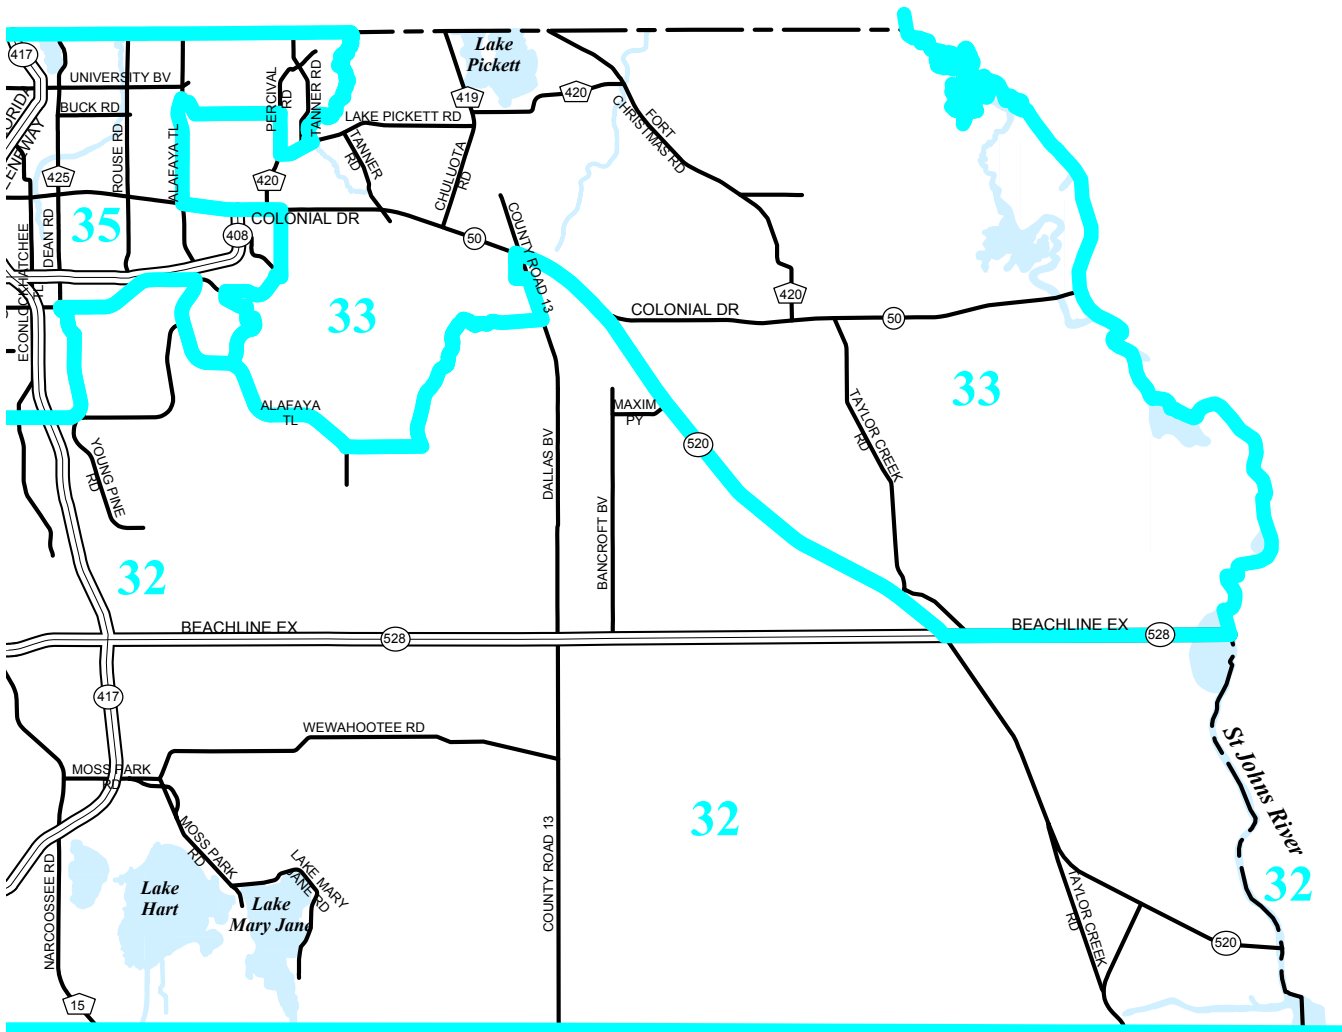

7 Miles

3.5

0

Orange County Precinct Map Bill Cowles, Supervisor of Elections

2002 State House

www.ocfelections.com

2002 FLORIDA HOUSE DISTRICTS ORANGE COUNTY, FLORIDA

32 District Number

 District Boundary

Orange County Precinct Map
Bill Cowles, Supervisor of Elections

2002 State House