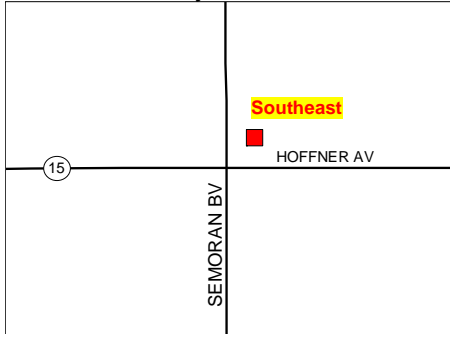

Orlando Public Library 101 E Central Blvd

Washington Park Branch Library 5151 Raleigh St

South Creek Branch Library 1702 Deerfield Blvd

West Oaks Branch Library 1821 E Silver Star Rd

Southeast Branch Library 5575 S Semoran Blvd